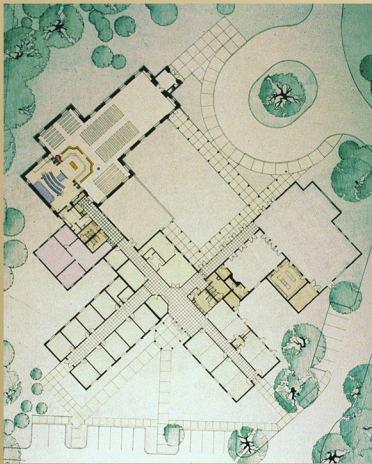

TERRY BYRD EASON DESIGN

LITURGICAL DESIGN CONSULTATION MASTER PLANNING

1117 Fearington Post
Pittsboro, NC 27312

Phone: (919) 968-0445

www.terrybyrdeasondesign.com

Saint Peter's Episcopal Church

Savannah, Georgia

Completed 1995

This new church building is located just south of Savannah on Skidaway Island. The building's design tries to capture the feel of southern, coastal architecture rooted in the traditions of Savannah and Charleston. It is designed to seat 450 parishioners.

We were called in by Saint Peter's Parish to assist the local architect, Diedrich & Associates from Atlanta. As part of the design team we provided a master plan for the entire site, designed the overall appearance of the buildings, designed the worship space including lighting and furnishings and consulted through the entire construction of the recently completed sanctuary building.

The chancel furnishings and pews are solid mahogany and the chancel floor is North Carolina bluestone.