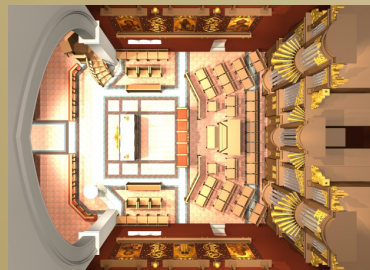

TERRY BYRD EASON DESIGN

LITURGICAL DESIGN CONSULTATION MASTER PLANNING

Chancel

View from Nave

Exterior

Plan

Icon Screens

Pulpit

Pipe Organ & Choir

1117 Fearington Post
Pittsboro, NC 27312

Phone: (919) 968-0445

www.terrybyrdeasondesign.com

Christ Episcopal Church

Bradenton, Florida

Completed 2007

The interior of this 1950s era church was totally renovated to bring all systems up to date, improve the acoustics of the space, provide a new pipe organ and provide a dignified and flexible chancel and choir. The side aisles are also being added to provide additional seating as well as additional space for processions. We designed all the furnishings as well as the organ case in a Spanish style influenced by the traditions of gulf coast Florida architecture. The woodwork is Mahogany with gold leaf accents. The chancel floor is a combination of colored marble, limestone and hand made terracotta tiles.