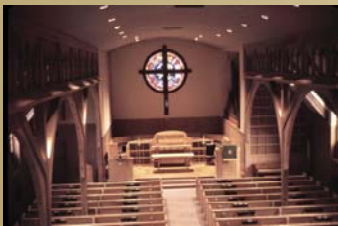

TERRY BYRD EASON DESIGN

LITURGICAL DESIGN CONSULTATION MASTER PLANNING

P. O. Box 149
Chapel Hill, NC 27514
Phone: (919) 968-0445

www.terrybyrdeasondesign.com

Before

FIRST PRESBYTERIAN CHURCH

Greenwich, Connecticut

Completed 1989

The renovation of this church involved adding transepts as well as a new apse to provide additional seating and to allow placement of the organ and choir on the central axis of the building. During the 1950's the ceiling had been dropped and all the woodwork refinished in a light "blond" color. We opened up the dropped ceiling to expose the ceiling structure, moved the large rose window into one of the new transepts, restored the wooden structural members to their original color, designed new lighting, designed an entire new flexible chancel and furnishings, and consulted on the exterior appearance of the building's additions.

The building won an award from the city of Greenwich for the best addition to a building for the years 1985-1989.