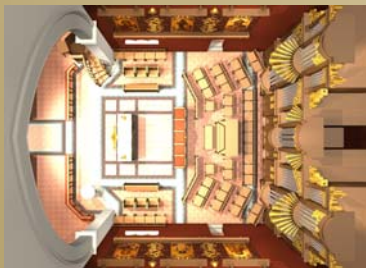

TERRY BYRD EASON DESIGN

LITURGICAL DESIGN CONSULTATION MASTER PLANNING

Christ Episcopal Church

Bradenton, Florida

Completed 2007

The interior of this 1950s era church was totally renovated to bring all systems up to date, improve the acoustics of the space, provide a new pipe organ and provide a dignified and flexible chancel and choir. The side aisles are also being added to provide additional seating as well as additional space for processions. We designed all the furnishings as well as the organ case in a Spanish style influenced by the traditions of gulf coast Florida architecture. The woodwork is Mahogany with gold leaf accents. The chancel floor is a combination of colored marble, limestone and hand made terracotta tiles.

Plan

The drawings shown here are some of the computer renderings prepared by our office to show the Client what the overall effect of the renovation would be when completed.

(Architect: Jerry N. Zoller, Bradenton, Florida)